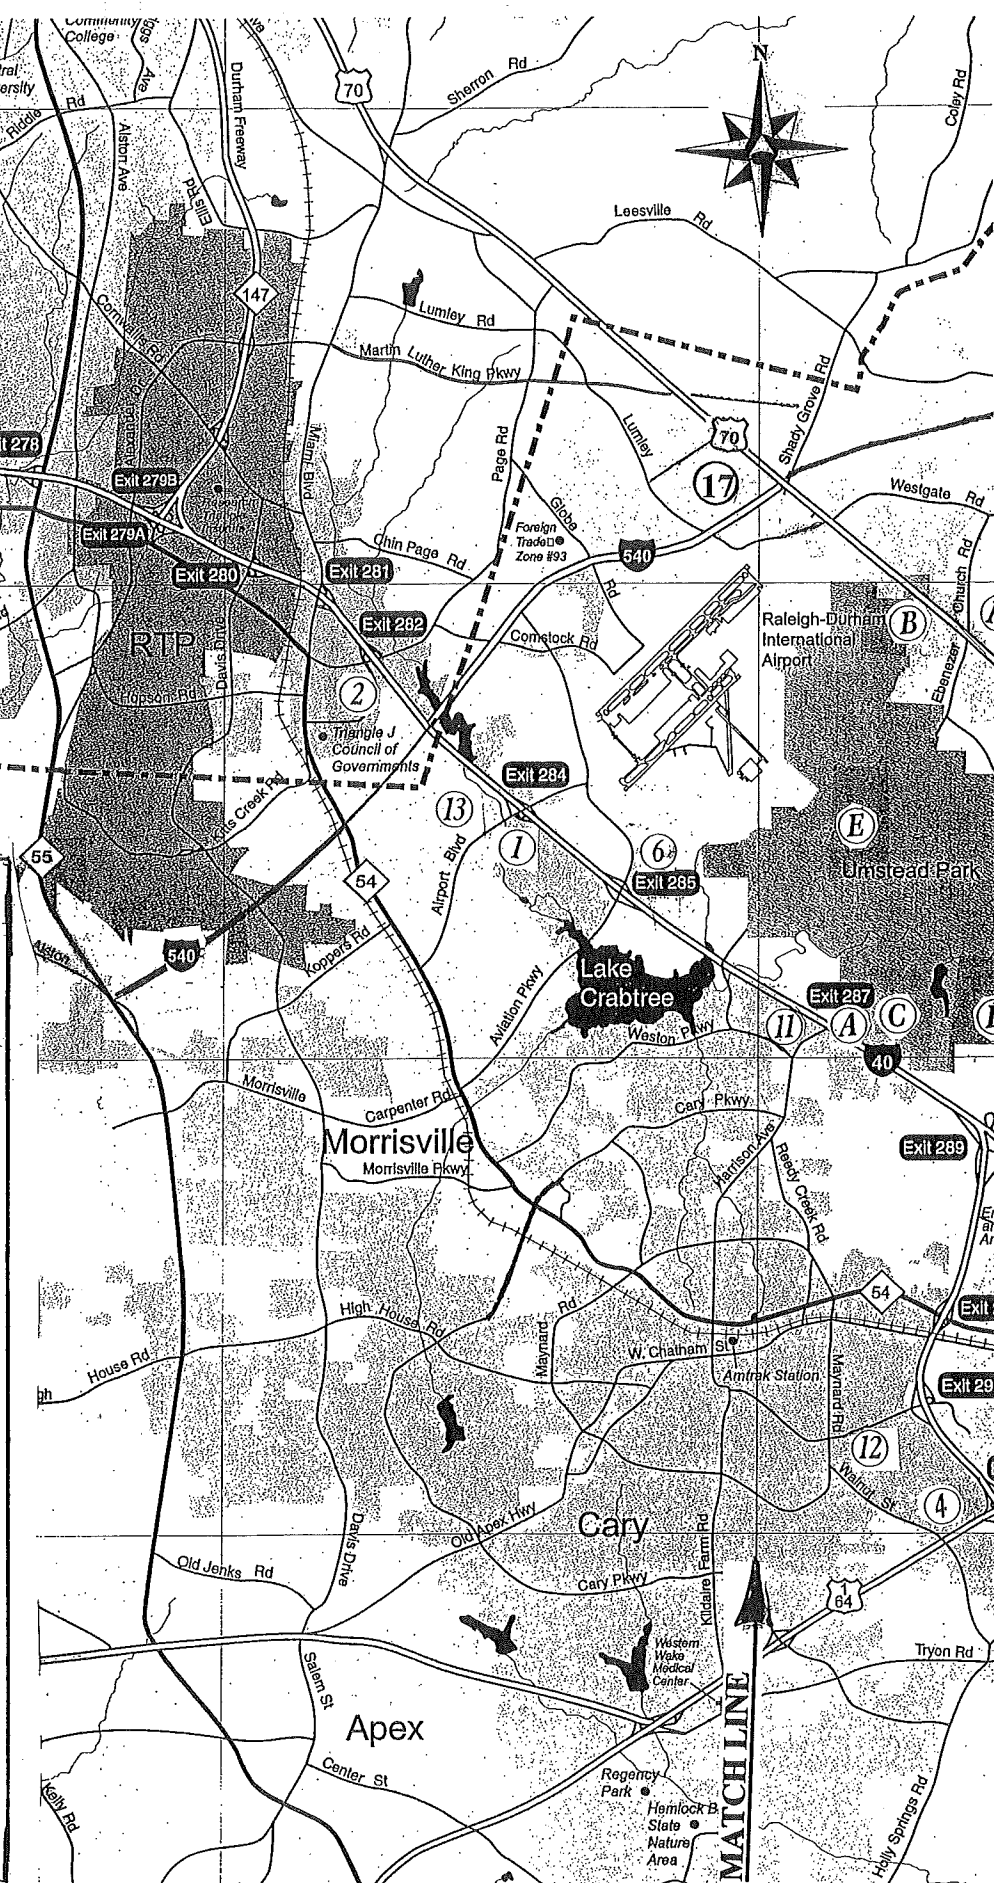

MAP KEY	RACE LOCATIONS
A	I-40/Harrison Ave Entrance, Umstead Park
B	US70 Entrance, Umstead Park
C	Camp Whispering Pines
D	Aid Station, Umstead 100
E	Camp Laphio, Race Headquarters

MAP KEY	MOTELS	TELEPHONE #
		Area Code 919
1	La Quinta Inn at Airport	461-1771
1	Days Inn at Airport	469-8688
1	Courtyard Marriott at Airport	467-9444
1	Fairfield at Airport	468-2660
1	Best Western at Airport	468-9980
1	Hampton Inn at Airport	462-1620
1	Holiday Inn Express RTP	474-9800
2	Sheraton Imperial at RTP	941-5050
2	Comfort Inn RTP	361-2656
3	Ramada Inn, 1520 Blue Ridge Road	832-4100
4	Best Western Cary	481-1200
4	Fairfield Inn Cary	481-4011
4	Days Inn, 6619 Glenwood Ave.	782-8650
5	Hampton Inn, 6209 Glenwood Ave.	782-1112
6	Hilton Garden Inn at Airport	840-8088
7	Embassy Suites at Crabtree	881-0000
8	Crabtree Inn	783-7540
8	Summit Inn Crabtree	782-6868
8	La Quinta at Crabtree	785-0071
8	Fairfield Inn at Crabtree	881-9800
8	Residence Inn by Marriott	279-3000
17	Hampton Inn at Brier Creek	484-0500

MAP KEY	STORES, RESTAURANTS, HOSPITAL
9	Rex Hospital 784-3100 or 911
10	Crabtree Valley Mall
11	Sam Shopping Center and Food
12	Cary Towne Center Mall
13	Airport Mall
14	Shopping Center and Food
15	Shopping Center and Food
16	Carmax
17	Shopping Center and Food

MATCHLINE