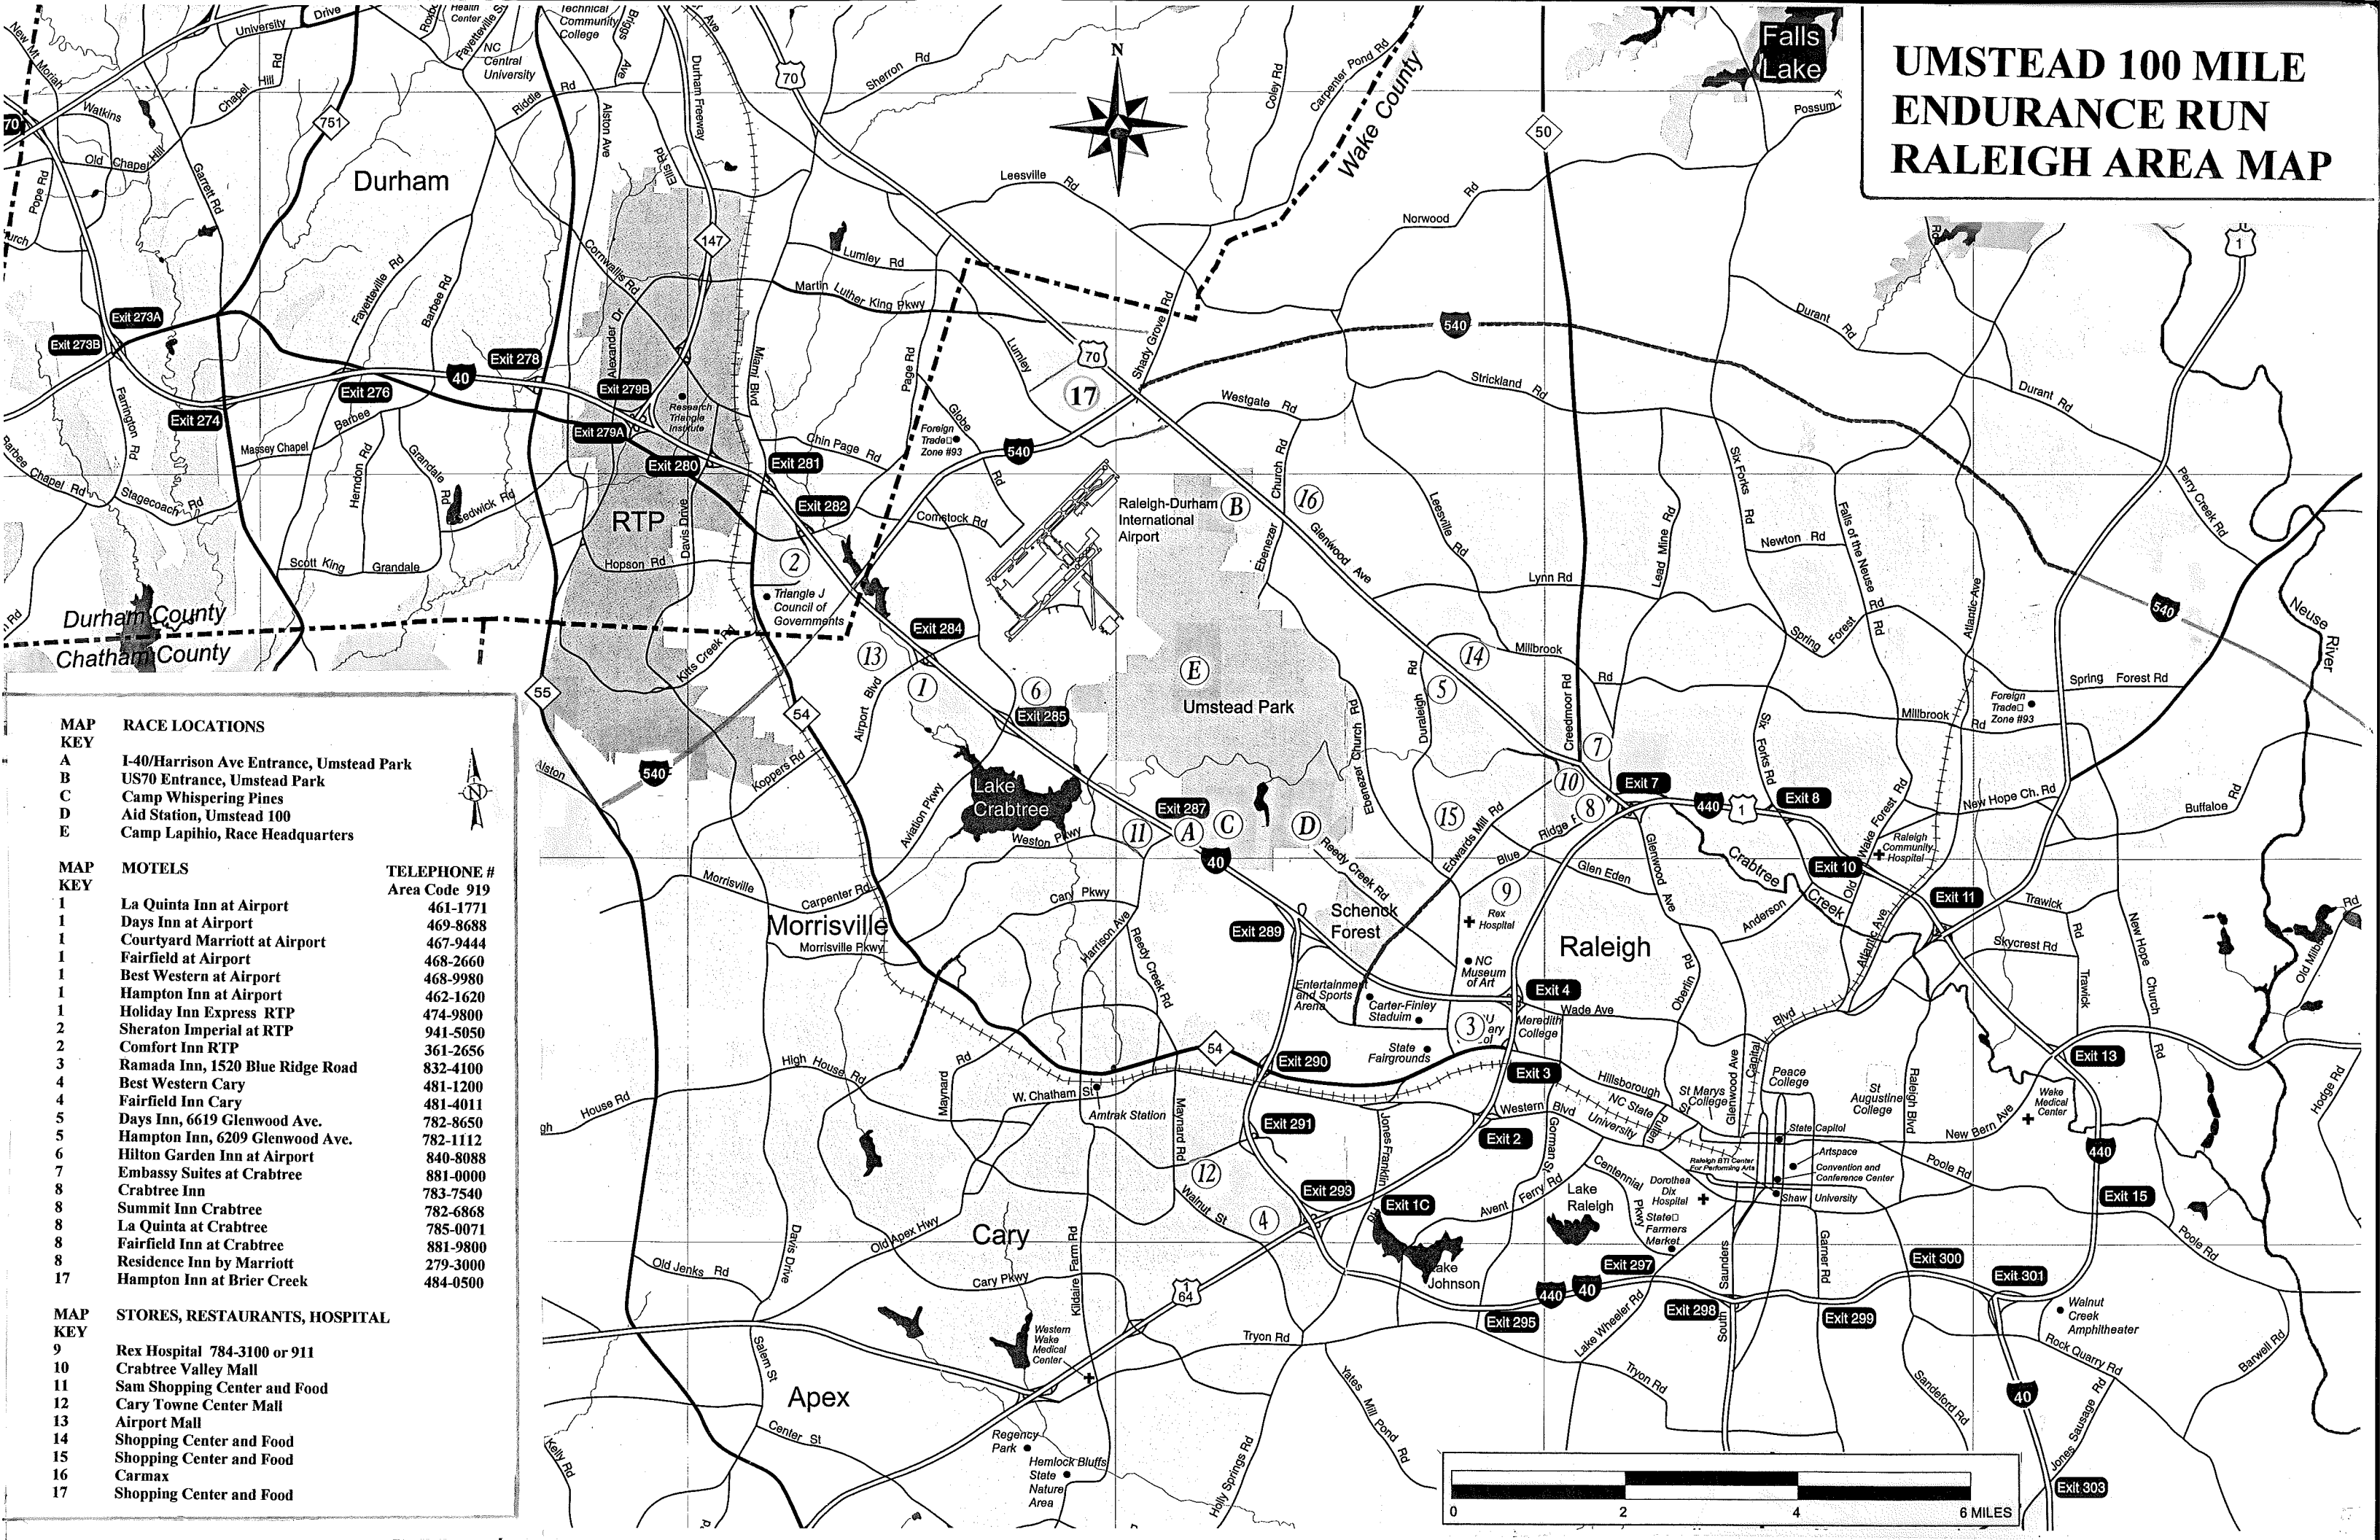

UMSTEAD 100 MILE ENDURANCE RUN RALEIGH AREA MAP

MAP KEY RACE LOCATIONS

- A I-40/Harrison Ave Entrance, Umstead Park
- B US70 Entrance, Umstead Park
- C Camp Whispering Pines
- D Aid Station, Umstead 100
- E Camp Laphio, Race Headquarters

MAP KEY MOTELS

- 1 La Quinta Inn at Airport
- 1 Days Inn at Airport
- 1 Courtyard Marriott at Airport
- 1 Fairfield at Airport
- 1 Best Western at Airport
- 1 Hampton Inn at Airport
- 1 Holiday Inn Express RTP
- 2 Sheraton Imperial at RTP
- 2 Comfort Inn RTP
- 3 Ramada Inn, 1520 Blue Ridge Road
- 4 Best Western Cary
- 4 Fairfield Inn Cary
- 5 Days Inn, 6619 Glenwood Ave.
- 5 Hampton Inn, 6209 Glenwood Ave.
- 6 Hilton Garden Inn at Airport
- 7 Embassy Suites at Crabtree
- 8 Crabtree Inn
- 8 Summit Inn Crabtree
- 8 La Quinta at Crabtree
- 8 Fairfield Inn at Crabtree
- 8 Residence Inn by Marriott
- 17 Hampton Inn at Brier Creek

MAP KEY STORES, RESTAURANTS, HOSPITAL

- 9 Rex Hospital 784-3100 or 911
- 10 Crabtree Valley Mall
- 11 Sam Shopping Center and Food
- 12 Cary Towne Center Mall
- 13 Airport Mall
- 14 Shopping Center and Food
- 15 Shopping Center and Food
- 16 Carmax
- 17 Shopping Center and Food